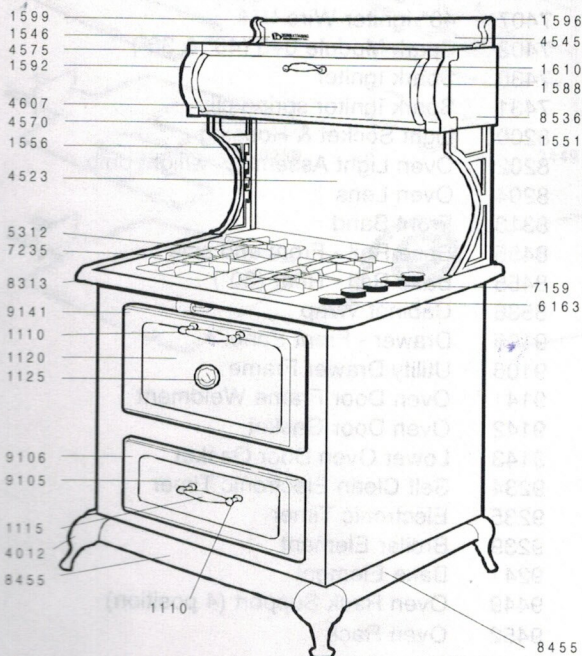

Exploded View & Parts: Models 4120/4130; 5120/5130

Section 7-3

Exploded View & Parts:

Models 4120/4130; 5120/5130

Section 7-3

WHEN ORDERING PORCELAIN PANELS, PLEASE SPECIFY COLOR

1110	Oven Door Handle Stanchion	6437	Oven Door Hinges L & R (not shown)
1115	Hardwood Door Handle	6455	Broiler Pan & Cover
1120	Outer Oven Door Panel	6522	Exhaust Deflector
1125	Oven Door Thermometer (Non Functional)	6536	Cabinet Wrap Weldment
1302	Fire Door Panel	6677	Exhaust Adapter Boot to 6" Diameter
1307	Fire Door Frame	6675	Exhaust Filter (30")
1311	Ash Pan Door - Complete	6676	Exhaust Filter (48")
H-306	Ash Door Hinge Pin (not shown)	6679	Exhaust Blower
1320	Wire Spring Handle	6914	Drawer Assembly
1325	Bell Damper Handle	7159	Burner Control Knob
1330	Bell Damper	7199	Spark Module 0+2 (48" only)
1521	Splash Back	7235	Grate - Cast
1545	Cresting Panel	7322	Hex nut M22 x 1
1546	Heartland nameplate/Clips	7329	Medium Burner Cap
1551	Right Cabinet Bracket	7330	Large Burner Cap
1556	Left Cabinet Bracket	7332	Burner tube
1570	Lower Cabinet Strip	7344	Ignition Switch Top Burner
1575	Upper Cabinet Strip	7366	Control Valve Medium Burner
1588	Right Cabinet Corner	7367	Control Valve Large Burner
1592	Left Cabinet Corner	7369	Medium Jet Holder
1596	Right Cresting Corner	7375	Large Jet Holder
1599	Left Cresting Corner	7425	Medium Burner Base
1607	Front Cabinet Door Panel	7426	Large Burner Base
1610	Cabinet Door Handle	7405	24" Igniter Wire
1660	Reservoir Insert Panel	7406	36" Igniter Wire
2455	Base Rail - Front (48")	7407	48" Igniter Wire
2456	Base Rail - Rear (48")	7402	Spark Module 0+5 (48" & 30")
4012	Base Leg	7430	Spark Igniter
4523	Splash back	7431	Spark Ignitor spring clip
4545	Cresting Panel	8200	Light Socket & Housing
4570	Lower Cabinet Strip	8202	Oven Light Assembly w/light bulb
4575	Upper Cabinet Strip	8204	Oven Lens
4607	Cabinet Door	8313	Front Band
5203	Reservoir Front	8455	Base Rail - Front and side
5310	Stove Top - 48"	8456	Base Rail - Rear (30")
5311	Control Cover Plate -48" (not shown)	8536	Cabinet Wrap
5312	Stove Top - 48"	9105	Drawer - Front Panel
5313	Control Cover Plate - 30" (not shown)	9106	Utility Drawer Frame
5955	48" Combo Manifold Weldment	9141	Oven Door Frame Weldment
5956	30" Combo Manifold Weldment	9142	Oven Door Gasket
6029	Ash Catch	9143	Lower Oven Door Gasket
6163	Bake/Broil Knob	9234	Self Clean Electronic Timer
6171	Indicator Light	9235	Electronic Timer
6176	Ash Door Hinge (not shown)	9239	Broiler Element
6177	Ash Door Catch	9241	Bake Element
6197	2 Speed Blower Control Switch	9449	Oven Rack Support (4 position)
6198	Range Light Switch	9452	Oven Rack
6202	Oven Light Bulb - 40 W	H-4281	Burner Washer
6313	Front Band	H-692	Easy Glide Castor 1" Diameter (not shown)
6347	Oven/Broiler Control		
6348	Self Clean Oven/Broiler Control		
6384	Self Clean Rocker Switch		
6387	Self Clean Oven Door Gasket		