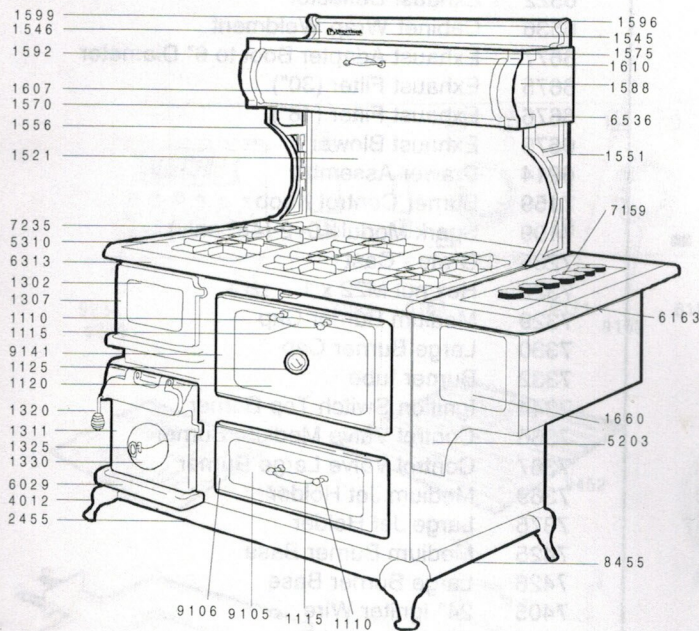

Exploded View & Parts: Models 4120/4130; 5120/5130

Section 7-3

Exploded View & Parts:

Models 4120/4130; 5120/5130

Section 7-3

WHEN ORDERING PORCELAIN PANELS, PLEASE SPECIFY COLOR

1110	Oven Door Handle Stanchion	6437	Oven Door Hinges L & R (not shown)
1115	Hardwood Door Handle	6455	Broiler Pan & Cover
1120	Outer Oven Door Panel	6522	Exhaust Deflector
1125	Oven Door Thermometer (Non Functional)	6536	Cabinet Wrap Weldment
1302	Fire Door Panel	6677	Exhaust Adapter Boot to 6" Diameter
1307	Fire Door Frame	6675	Exhaust Filter (30")
1311	Ash Pan Door - Complete	6676	Exhaust Filter (48")
H-306	Ash Door Hinge Pin (not shown)	6679	Exhaust Blower
1320	Wire Spring Handle	6914	Drawer Assembly
1325	Bell Damper Handle	7159	Burner Control Knob
1330	Bell Damper	7199	Spark Module 0+2 (48" only)
1521	Splash Back	7235	Grate - Cast
1545	Cresting Panel	7322	Hex nut M22 x 1
1546	Heartland nameplate/Clips	7329	Medium Burner Cap
1551	Right Cabinet Bracket	7330	Large Burner Cap
1556	Left Cabinet Bracket	7332	Burner tube
1570	Lower Cabinet Strip	7344	Ignition Switch Top Burner
1575	Upper Cabinet Strip	7366	Control Valve Medium Burner
1588	Right Cabinet Corner	7367	Control Valve Large Burner
1592	Left Cabinet Corner	7369	Medium Jet Holder
1596	Right Cresting Corner	7375	Large Jet Holder
1599	Left Cresting Corner	7425	Medium Burner Base
1607	Front Cabinet Door Panel	7426	Large Burner Base
1610	Cabinet Door Handle	7405	24" Igniter Wire
1660	Reservoir Insert Panel	7406	36" Igniter Wire
2455	Base Rail - Front (48")	7407	48" Igniter Wire
2456	Base Rail - Rear (48")	7402	Spark Module 0+5 (48" & 30")
4012	Base Leg	7430	Spark Igniter
4523	Splash back	7431	Spark Ignitor spring clip
4545	Cresting Panel	8200	Light Socket & Housing
4570	Lower Cabinet Strip	8202	Oven Light Assembly w/light bulb
4575	Upper Cabinet Strip	8204	Oven Lens
4607	Cabinet Door	8313	Front Band
5203	Reservoir Front	8455	Base Rail - Front and side
5310	Stove Top - 48"	8456	Base Rail - Rear (30")
5311	Control Cover Plate -48" (not shown)	8536	Cabinet Wrap
5312	Stove Top - 48"	9105	Drawer - Front Panel
5313	Control Cover Plate - 30" (not shown)	9106	Utility Drawer Frame
5955	48" Combo Manifold Weldment	9141	Oven Door Frame Weldment
5956	30" Combo Manifold Weldment	9142	Oven Door Gasket
6029	Ash Catch	9143	Lower Oven Door Gasket
6163	Bake/Broil Knob	9234	Self Clean Electronic Timer
6171	Indicator Light	9235	Electronic Timer
6176	Ash Door Hinge (not shown)	9239	Broiler Element
6177	Ash Door Catch	9241	Bake Element
6197	2 Speed Blower Control Switch	9449	Oven Rack Support (4 position)
6198	Range Light Switch	9452	Oven Rack
6202	Oven Light Bulb - 40 W	H-4281	Burner Washer
6313	Front Band	H-692	Easy Glide Castor 1" Diameter (not shown)
6347	Oven/Broiler Control		
6348	Self Clean Oven/Broiler Control		
6384	Self Clean Rocker Switch		
6387	Self Clean Oven Door Gasket		