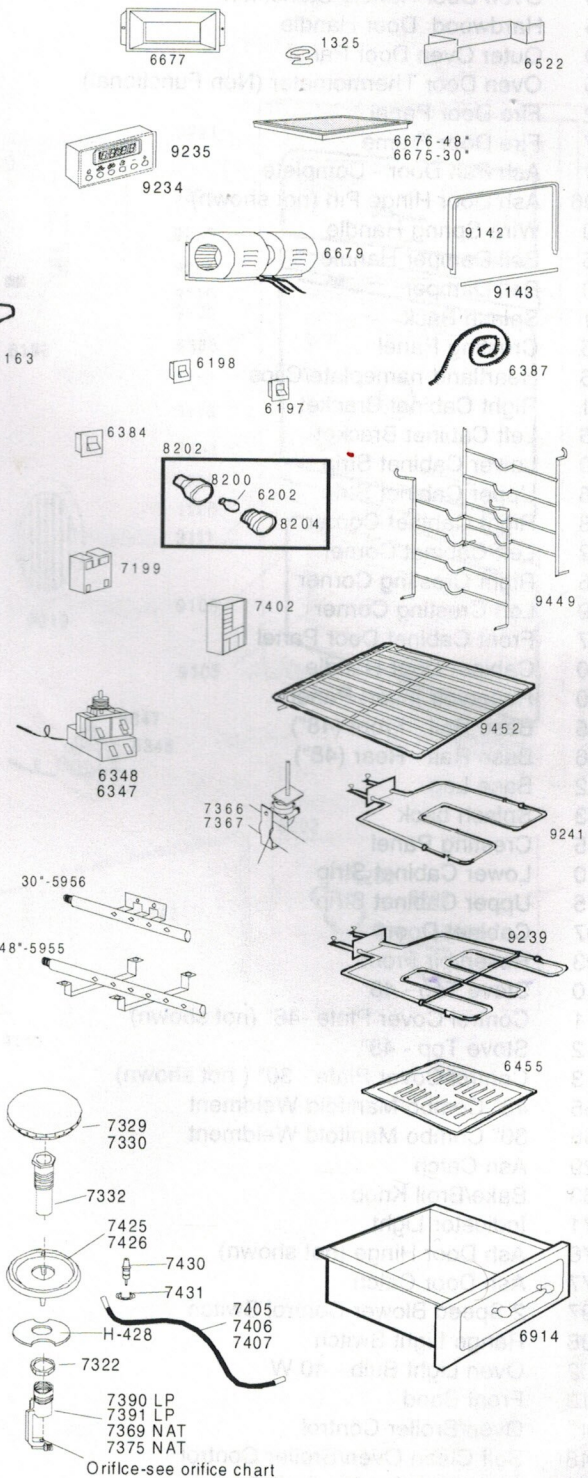

Exploded View & Parts: Models 4120/4130; 5120/5130

Section 7-3

Exploded View & Parts:

Models 4120/4130; 5120/5130

Section 7-3

WHEN ORDERING PORCELAIN PANELS, PLEASE SPECIFY COLOR

1110	Oven Door Handle Stanchion	6437	Oven Door Hinges L & R (not shown)
1115	Hardwood Door Handle	6455	Broiler Pan & Cover
1120	Outer Oven Door Panel	6522	Exhaust Deflector
1125	Oven Door Thermometer (Non Functional)	6536	Cabinet Wrap Weldment
1302	Fire Door Panel	6677	Exhaust Adapter Boot to 6" Diameter
1307	Fire Door Frame	6675	Exhaust Filter (30")
1311	Ash Pan Door - Complete	6676	Exhaust Filter (48")
H-306	Ash Door Hinge Pin (not shown)	6679	Exhaust Blower
1320	Wire Spring Handle	6914	Drawer Assembly
1325	Bell Damper Handle	7159	Burner Control Knob
1330	Bell Damper	7199	Spark Module 0+2 (48" only)
1521	Splash Back	7235	Grate - Cast
1545	Cresting Panel	7322	Hex nut M22 x 1
1546	Heartland nameplate/Clips	7329	Medium Burner Cap
1551	Right Cabinet Bracket	7330	Large Burner Cap
1556	Left Cabinet Bracket	7332	Burner tube
1570	Lower Cabinet Strip	7344	Ignition Switch Top Burner
1575	Upper Cabinet Strip	7366	Control Valve Medium Burner
1588	Right Cabinet Corner	7367	Control Valve Large Burner
1592	Left Cabinet Corner	7369	Medium Jet Holder
1596	Right Cresting Corner	7375	Large Jet Holder
1599	Left Cresting Corner	7425	Medium Burner Base
1607	Front Cabinet Door Panel	7426	Large Burner Base
1610	Cabinet Door Handle	7405	24" Igniter Wire
1660	Reservoir Insert Panel	7406	36" Igniter Wire
2455	Base Rail - Front (48")	7407	48" Igniter Wire
2456	Base Rail - Rear (48")	7402	Spark Module 0+5 (48" & 30")
4012	Base Leg	7430	Spark Igniter
4523	Splash back	7431	Spark Ignitor spring clip
4545	Cresting Panel	8200	Light Socket & Housing
4570	Lower Cabinet Strip	8202	Oven Light Assembly w/light bulb
4575	Upper Cabinet Strip	8204	Oven Lens
4607	Cabinet Door	8313	Front Band
5203	Reservoir Front	8455	Base Rail - Front and side
5310	Stove Top - 48"	8456	Base Rail - Rear (30")
5311	Control Cover Plate -48" (not shown)	8536	Cabinet Wrap
5312	Stove Top - 48"	9105	Drawer - Front Panel
5313	Control Cover Plate - 30" (not shown)	9106	Utility Drawer Frame
5955	48" Combo Manifold Weldment	9141	Oven Door Frame Weldment
5956	30" Combo Manifold Weldment	9142	Oven Door Gasket
6029	Ash Catch	9143	Lower Oven Door Gasket
6163	Bake/Broil Knob	9234	Self Clean Electronic Timer
6171	Indicator Light	9235	Electronic Timer
6176	Ash Door Hinge (not shown)	9239	Broiler Element
6177	Ash Door Catch	9241	Bake Element
6197	2 Speed Blower Control Switch	9449	Oven Rack Support (4 position)
6198	Range Light Switch	9452	Oven Rack
6202	Oven Light Bulb - 40 W	H-4281	Burner Washer
6313	Front Band	H-692	Easy Glide Castor 1" Diameter (not shown)
6347	Oven/Broiler Control		
6348	Self Clean Oven/Broiler Control		
6384	Self Clean Rocker Switch		
6387	Self Clean Oven Door Gasket		